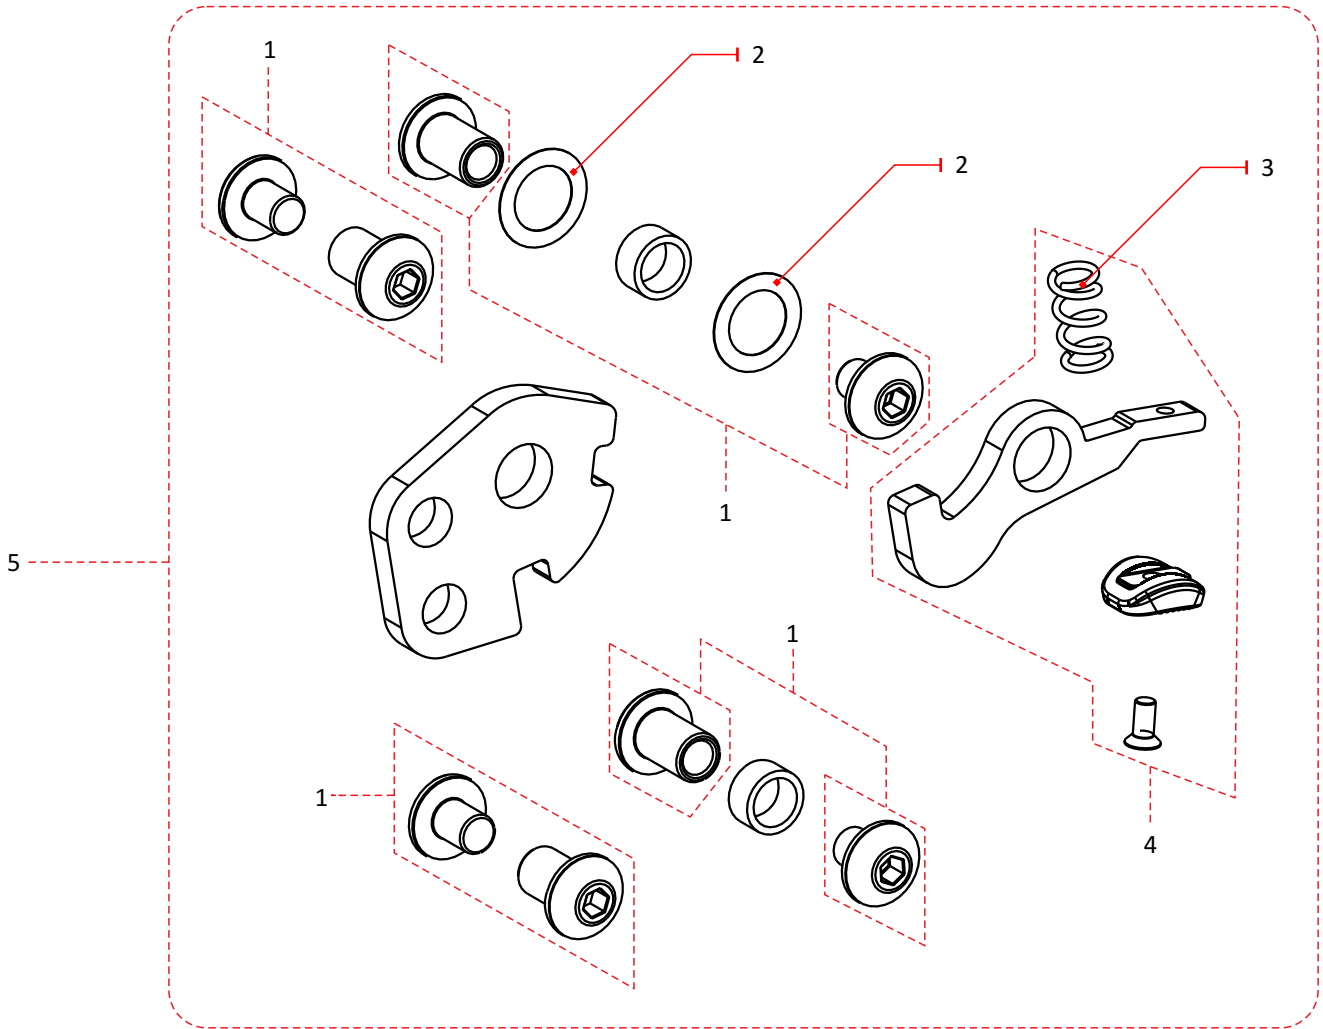

Group: FOLDING (FS)

ITEM	REFERENCE	PART NAME	QTY*	MODEL	NOTE
1	AXS-003	AXLE SET, FOLDING	04	T7, T67, T78	four axle bolts
2	SM-002	SHIM, FOLDING AXLE	02	T7, T67, T78	16 x 10 x 0.2
3	SPL-002	SPRING, TRIGGER T67 T78	01	T7, T67, T78	
4	TGS-001	TRIGGER SET	01	T7, T67, T78	
5	FMS-001	MECHANISM SET, FOLDING	01	T7, T67, T78	

*Quantity needed to 1 folding set