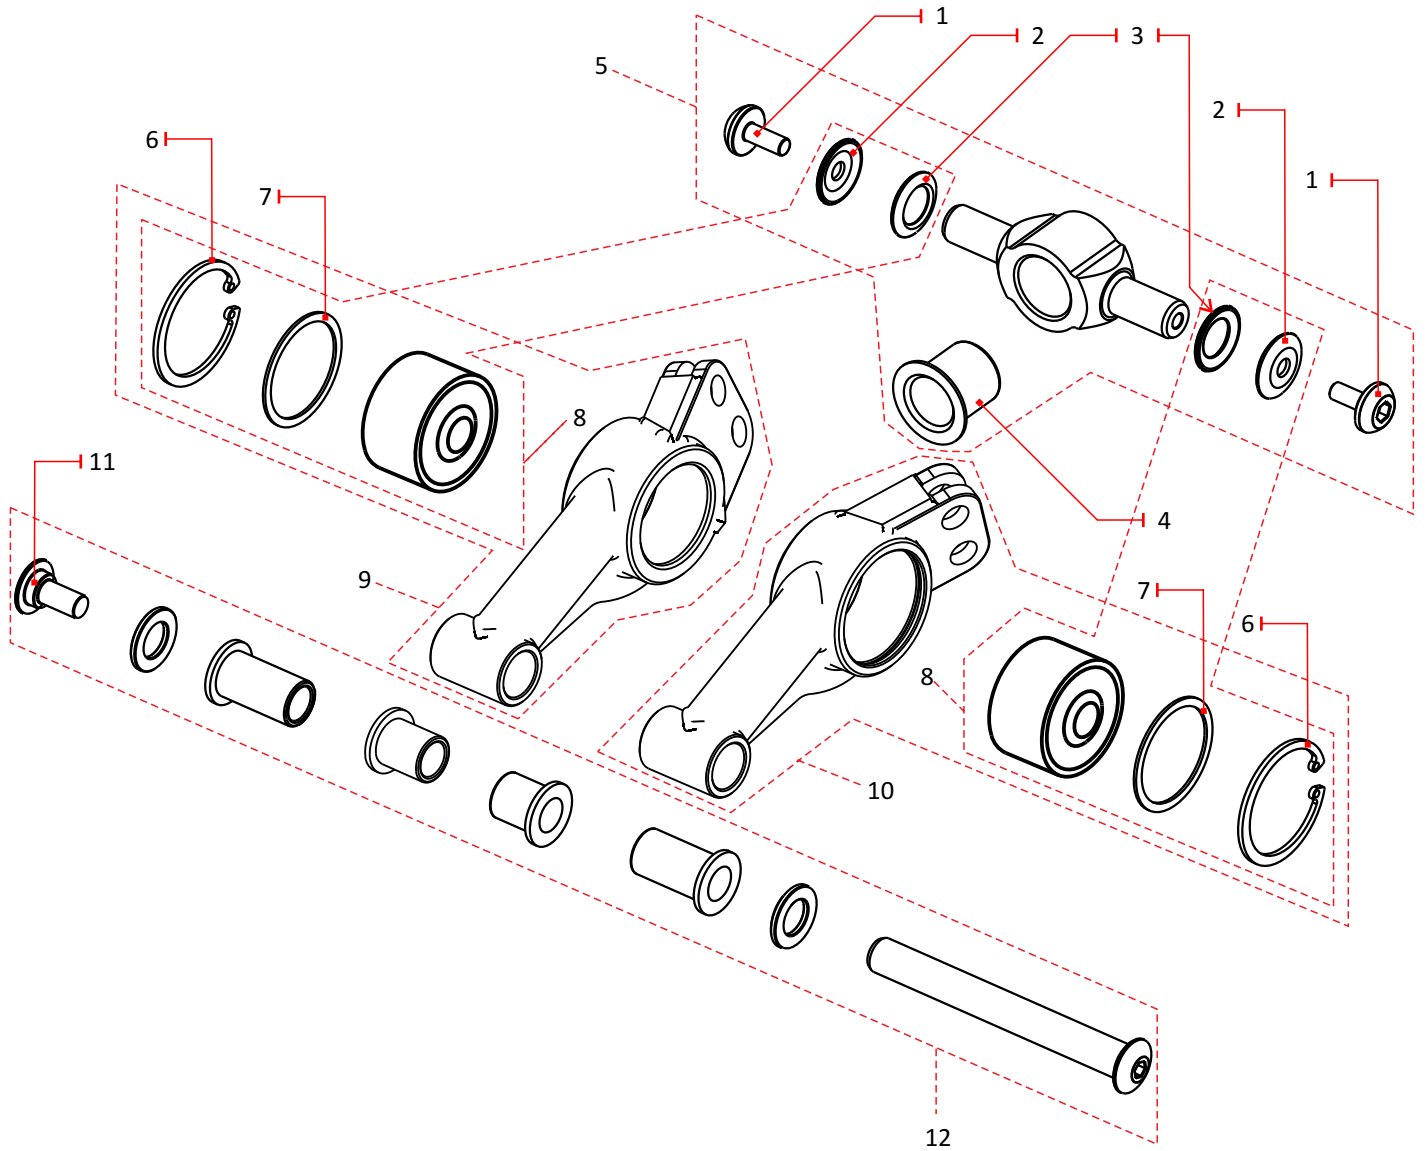

T7 + T67 + T78

T7, T67 and T78 - Spare Parts Manual - 02/13/14

Spare Parts Manual

THIS MANUAL SUPPORT MODELS:
T7, T67 and T78

Group: BRAKE (B)

ITEM	REFERENCE	PART NAME	QTY*	MODEL	NOTE
1	BL-002	BRAKE LEVER PAIR	01	T7, T67, T78	
	BL-005	BRAKE LEVER PAIR w/ lock	01	T7, T67, T78	
2	BCS-005	BRAKE CABLES SET, PAIR	01	T7, T78	
	BCS-006	BRAKE CABLES SET, PAIR	01	T67	
3	CUS-001	CUSHION, ARM BRAKE CABLE	02	T7, T67, T78	
4	PBS-004	PAD set, BRAKE T78	02	T7, T78	
	PBS-005	PAD set, BRAKE T67	02	T67	
5	BLA-001	BRAKE LEVER, ADJUSTER	02	T7, T67, T78	

*Quantity needed to 1 brake set

Group: CAMBERING (C)

ITEM	REFERENCE	PART NAME	QTY*	MODEL	NOTE
1	BT-020	BOLT, YOKE all	02	T7, T67, T78	M6 x 15 x 17 hex5 Dacro finish
2	WA-003	WASHER, PU BUSHING outside	02	T7, T67, T78	22x6x2
3	WA-007	WASHER, PU BUSHING inside	02	T7, T67, T78	22x12x2
4	YBU-003	BUSHING, YOKE	01	T7, T67, T78	1 piece
5	YKS-003	YOKE SET	01	T7, T67, T78	v3 with 1 bushing, 2 bolts and 4 washers
6	RTR-001	RETAINING RING , PU BUSHING	02	T7, T67, T78	42.5 x 1.75 C ring
7	WA-005	WASHER, PU BUSHING retaining	02	T7, T67, T78	39.8x34x1
8	PUS-003	PU BUSHING SET (84 Shore A)	02	T7, T67, T78	with 2 washers and 2 retaner ring (clear)
9	EXT-005R	EXTENSION SET, RH ARM T67/T78	01	T7, T67, T78	with bushings
10	EXT-005L	EXTENSION SET, LH ARM T67/T78	01	T7, T67, T78	with bushings
11	BT-030	BOLT, MAIN AXLE	01	T7, T67, T78	M8 x 19mm hex5
12	AXS-008	AXLE SET, MAIN	01	T7, T67, T78	