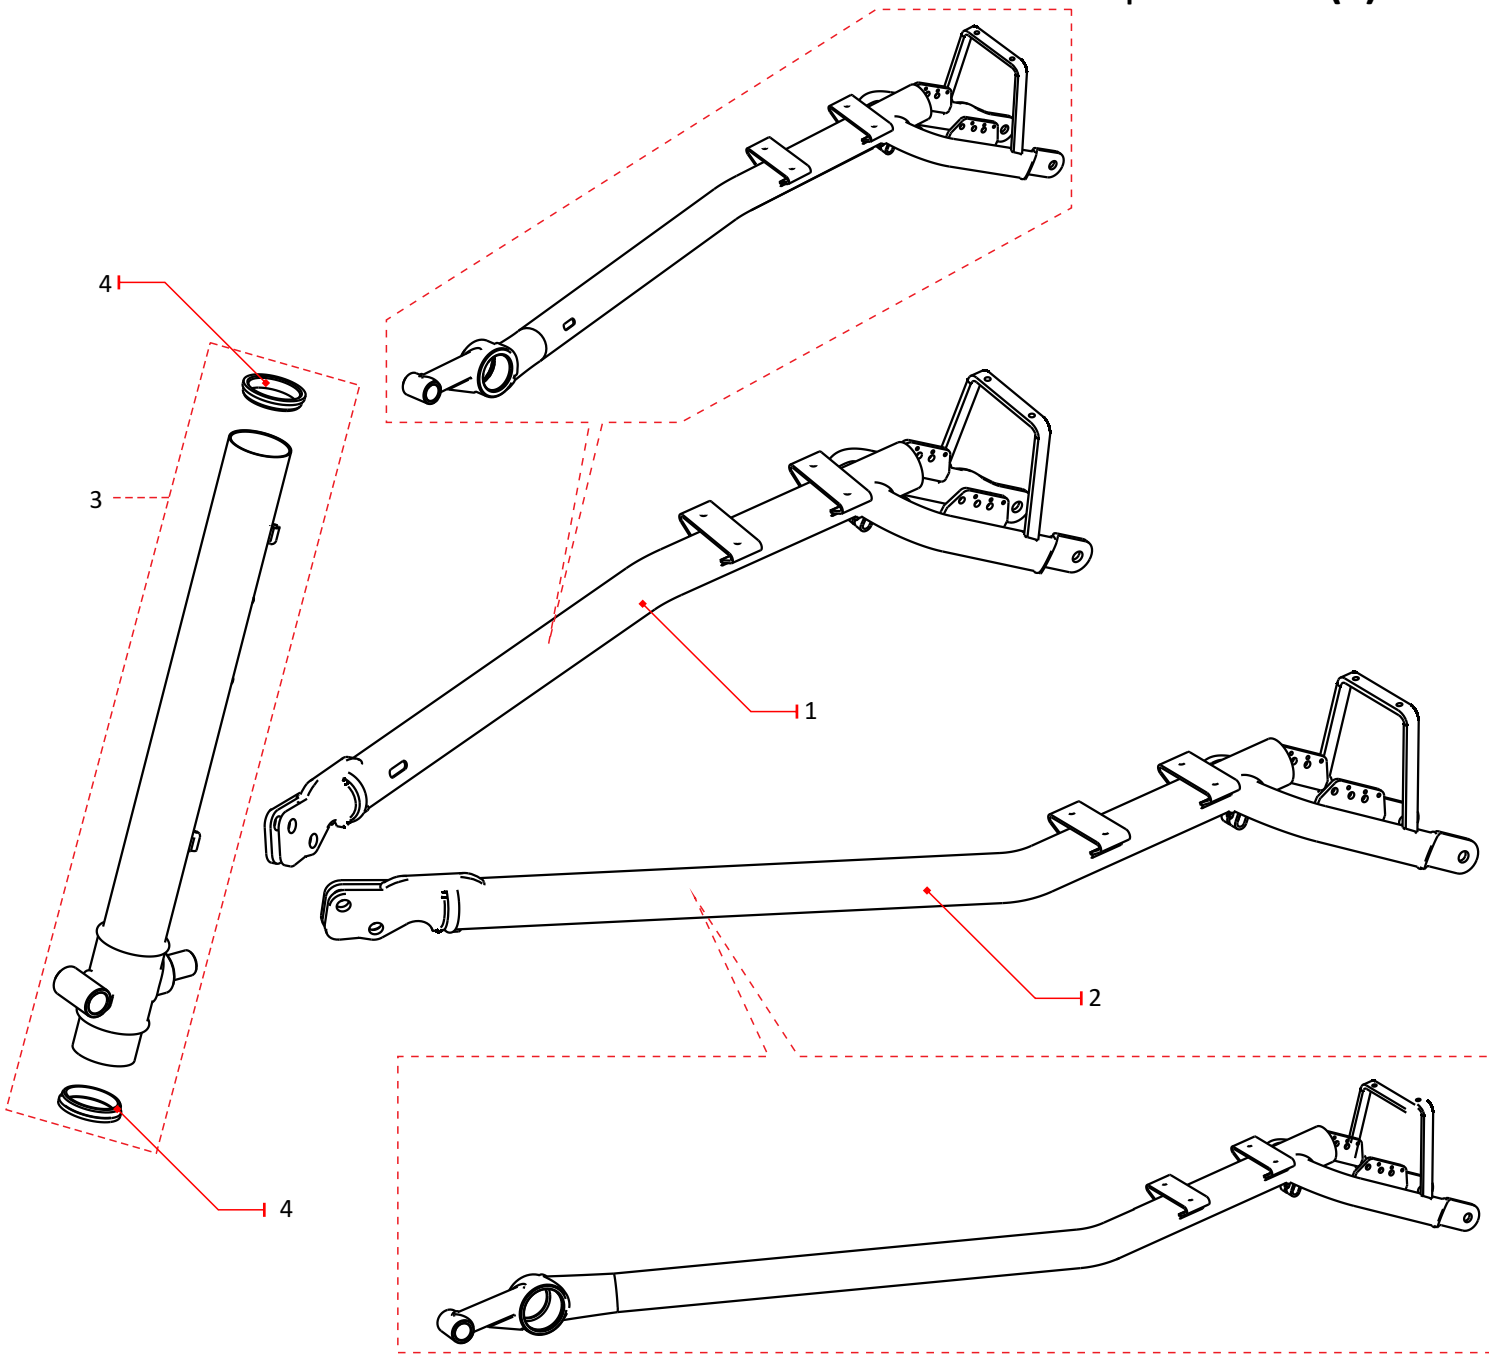

Group: FRAME (F)

ITEM	REFERENCE	PART NAME	QTY*	MODEL	NOTE
1	AB-007	ARM BASIC, RH T67	01	T67	
	AB-009	ARM BASIC, RH T78	01	T78	
	AB-029	ARM BASIC, RH T7	01	T7	
2	AB-008	ARM BASIC, LH T67	01	T67	
	AB-010	ARM BASIC, LH T78	01	T78	
	AB-030	ARM BASIC, LH T7	01	T7	
3	FSS-005	FRONT STRUCTURE SET T78	01	T78	
	FSS-006	FRONT STRUCTURE SET T67	01	T67	
	FSS-011	FRONT STRUCTURE SET T7	01	T7	
4	ADP-002	ADPATER, FRONT STRUCTURE END	02	T7, T67, T78	

*Quantity needed to 1 frame set