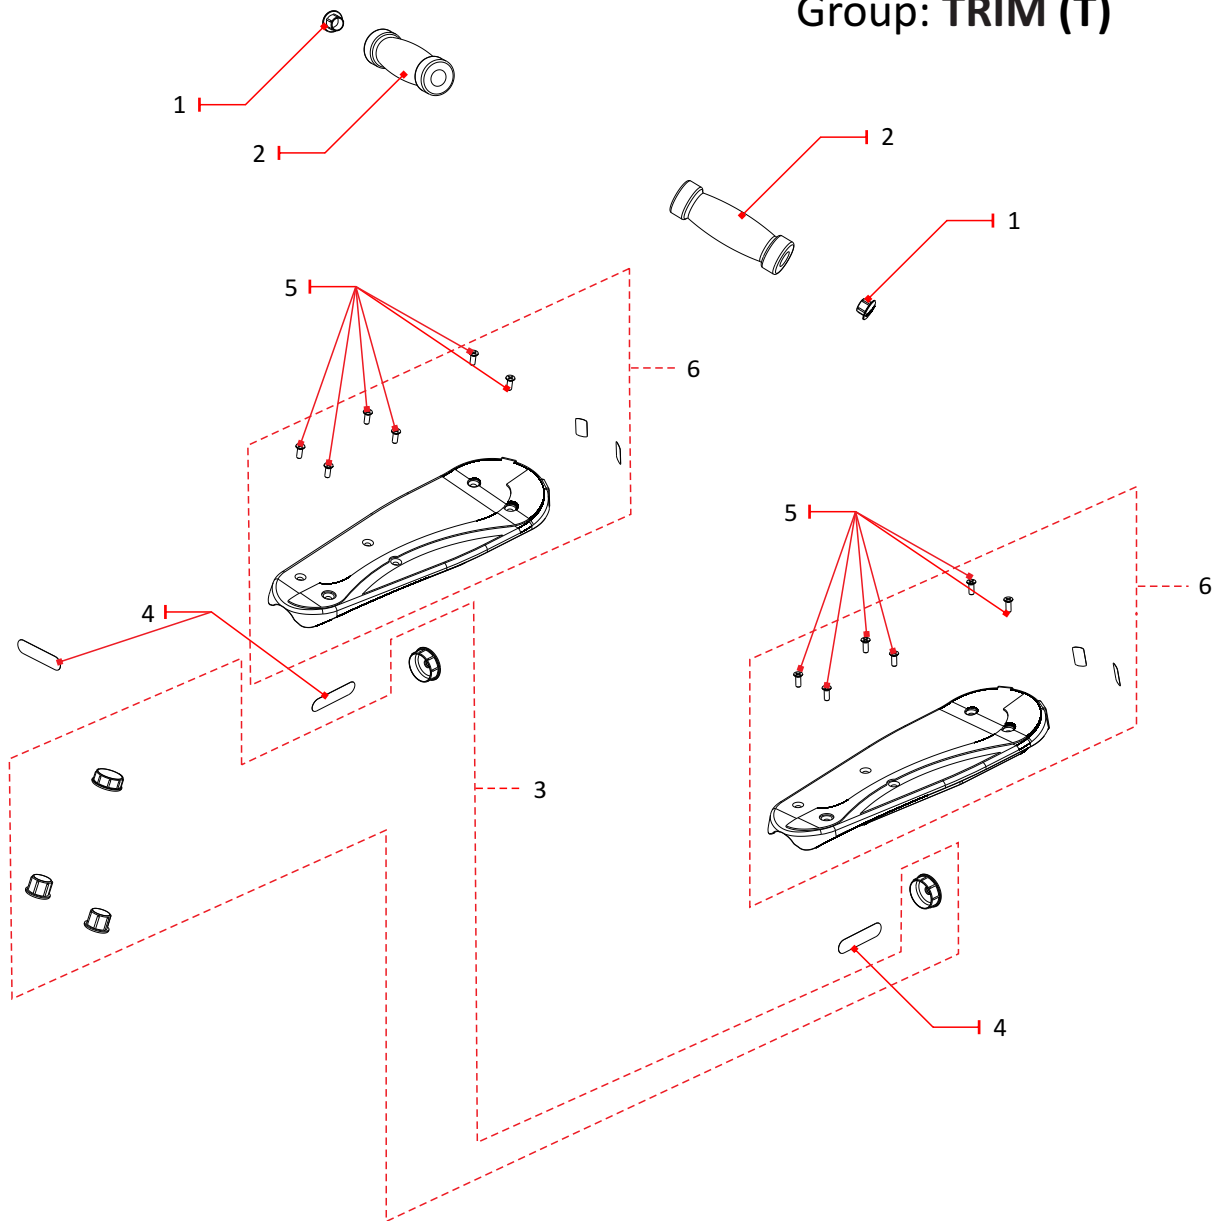

Group: TRIM (T)

ITEM	REFERENCE	PART NAME	QTY*	MODEL	NOTE
1	PLU-001	PLUG, HANDLEBAR END	02	T7, T67, T78	
2	HG-001	HAND GRIP PAIR, FOAM	01	T7, T67, T78	
3	PLS-006	PLUGS SET	01	T7, T67, T78	
4	RFS-001	REFLECTOR SET	01	T7, T67, T78	
5	BT-010	BOLT, DECK	12	T7, T67, T78	
6	DK-002	DECK SET	02	T7, T67, T78	

*Quantity needed to 1 trim set