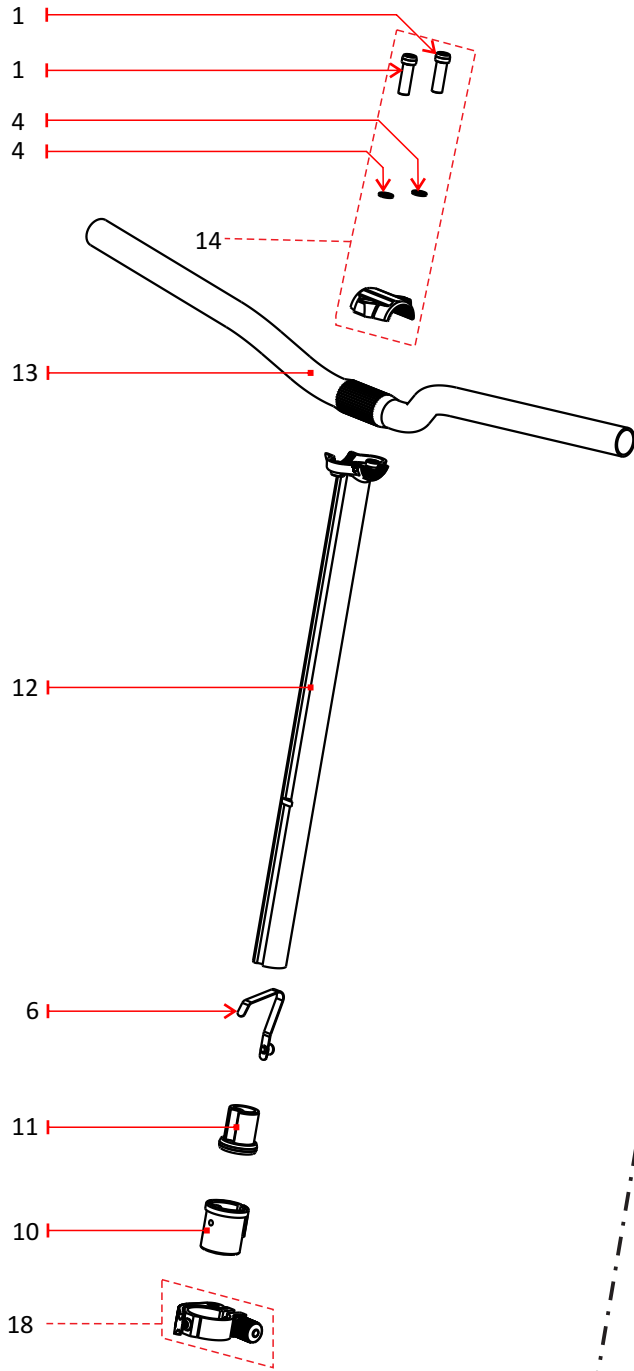

*Quantity needed to 1 frame set

Group: **STEERING (S)**

Group: STEERING (S)

ITEM	REFERENCE	PART NAME	QTY*	MODEL	NOTE
1	BT-007	BOLT, STEM CAP AND FRONT FORK	04	T7, T67, T78	M8 x 24mm
2	BT-011a	BOLT, CLAMP STEERING AXLE	01	T7, T67, T78	M6 x 18mm
3	INS-001	INSERT, STEEL THREADED FORK/ST CLAMP	01	T7, T67, T78	
4	WA-002	WASHER, CLAMP FRONT FORK/STEM CAP	04	T7, T67, T78	11x8.5x1.2
5	WA-001	WASHER, CLAMP STEERING AXLE	01	T7, T67, T78	9x6.5x1.2
6	PP-001	PUSH PIN	02	T7, T67, T78	
7	WA-006	WASHER, HEADSET	01	T7, T67, T78	
8	OR-001	O'RING, HEADSET	01	T7, T67, T78	
9	SA-004	STEERING AXLE T78	01	T78	
	SA-005	STEERING AXLE T67	01	T7, T67	
10	QRB-003	BUSHING, QR	01	T7, T67, T78	
11	PSP-001	PLUG, STEM POST GUIDE	01	T7, T67, T78	
12	SPS-006	STEM POST SET, STEERING	01	T7, T67, T78	
13	HB-005	HANDLEBAR T67	01	T78	
	HB-006	HANDLEBAR T78	01	T7, T67	
14	CPS-005	CAP SET, STEM	01	T7, T67, T78	
15	FKS-004	FORK SET, FR T78	01	T7, T67, T78	
16	CSS-001	CLAMP SET, STEERING AXLE	01	T7, T67, T78	
17	HS-003	HEAD SET, THREDLESS	01	T7, T67, T78	
18	QRS-004	CLAMP SET, QR	01	T7, T67, T78	