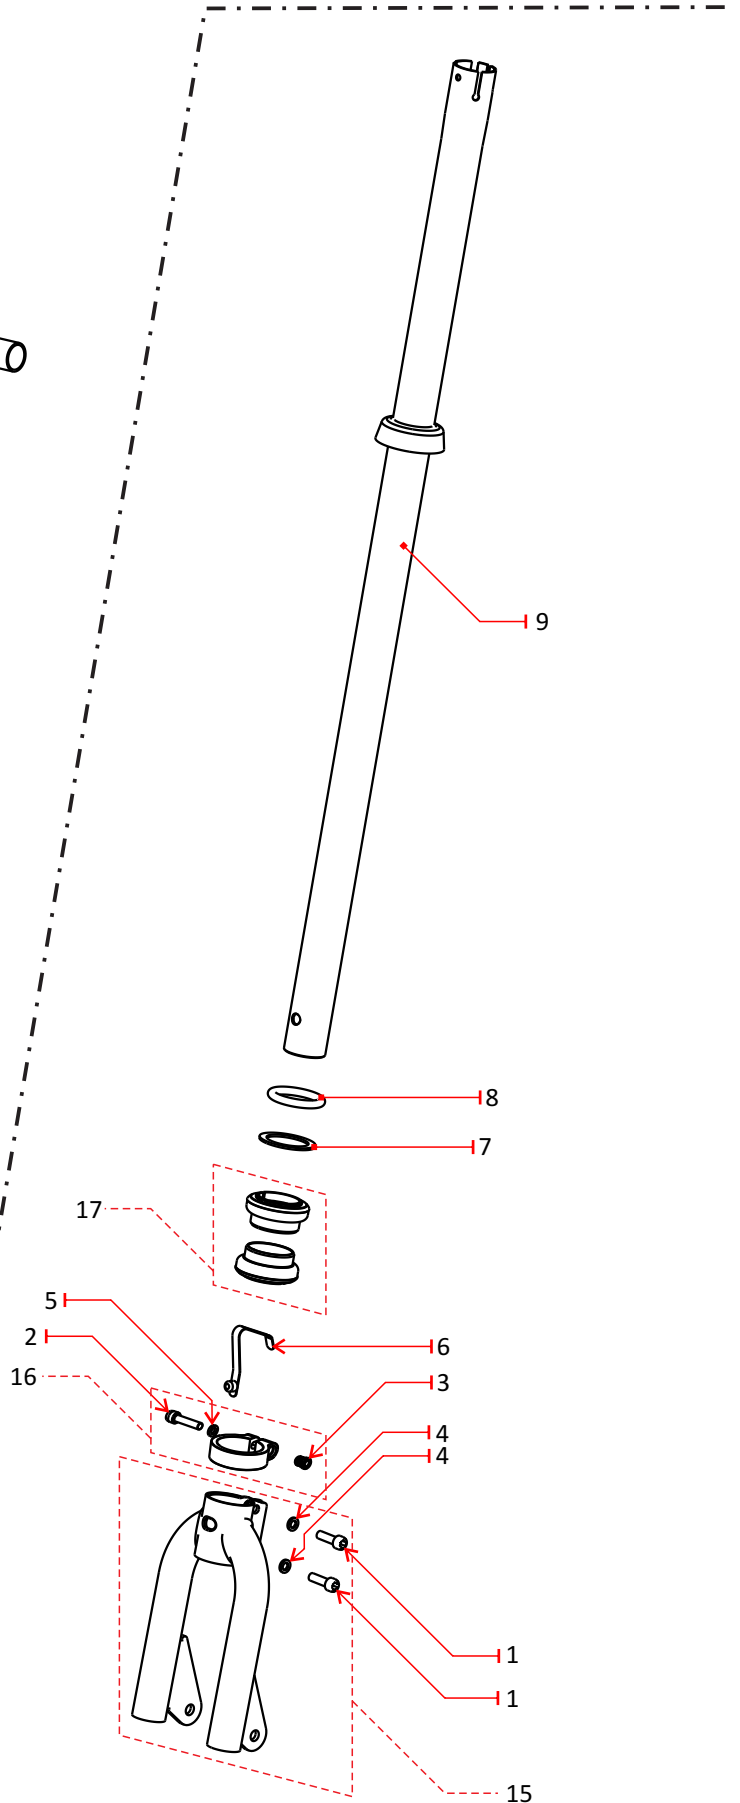

Group: **STEERING (S)**

Group: STEERING (S)

ITEM	REFERENCE	PART NAME	QTY*	MODEL	NOTE
1	BT-007	BOLT, STEM CAP AND FRONT FORK	04	T7, T67, T78	M8 x 24mm
2	BT-011a	BOLT, CLAMP STEERING AXLE	01	T7, T67, T78	M6 x 18mm
3	INS-001	INSERT, STEEL THREADED FORK/ST CLAMP	01	T7, T67, T78	
4	WA-002	WASHER, CLAMP FRONT FORK/STEM CAP	04	T7, T67, T78	11x8.5x1.2
5	WA-001	WASHER, CLAMP STEERING AXLE	01	T7, T67, T78	9x6.5x1.2
6	PP-001	PUSH PIN	02	T7, T67, T78	
7	WA-006	WASHER, HEADSET	01	T7, T67, T78	
8	OR-001	O'RING, HEADSET	01	T7, T67, T78	
9	SA-004	STEERING AXLE T78	01	T78	
	SA-005	STEERING AXLE T67	01	T7, T67	
10	QRB-003	BUSHING, QR	01	T7, T67, T78	
11	PSP-001	PLUG, STEM POST GUIDE	01	T7, T67, T78	
12	SPS-006	STEM POST SET, STEERING	01	T7, T67, T78	
13	HB-005	HANDLEBAR T67	01	T78	
	HB-006	HANDLEBAR T78	01	T7, T67	
14	CPS-005	CAP SET, STEM	01	T7, T67, T78	
15	FKS-004	FORK SET, FR T78	01	T7, T67, T78	
16	CSS-001	CLAMP SET, STEERING AXLE	01	T7, T67, T78	
17	HS-003	HEAD SET, THREDLESS	01	T7, T67, T78	
18	QRS-004	CLAMP SET, QR	01	T7, T67, T78	

*Quantity needed to 1 steering set