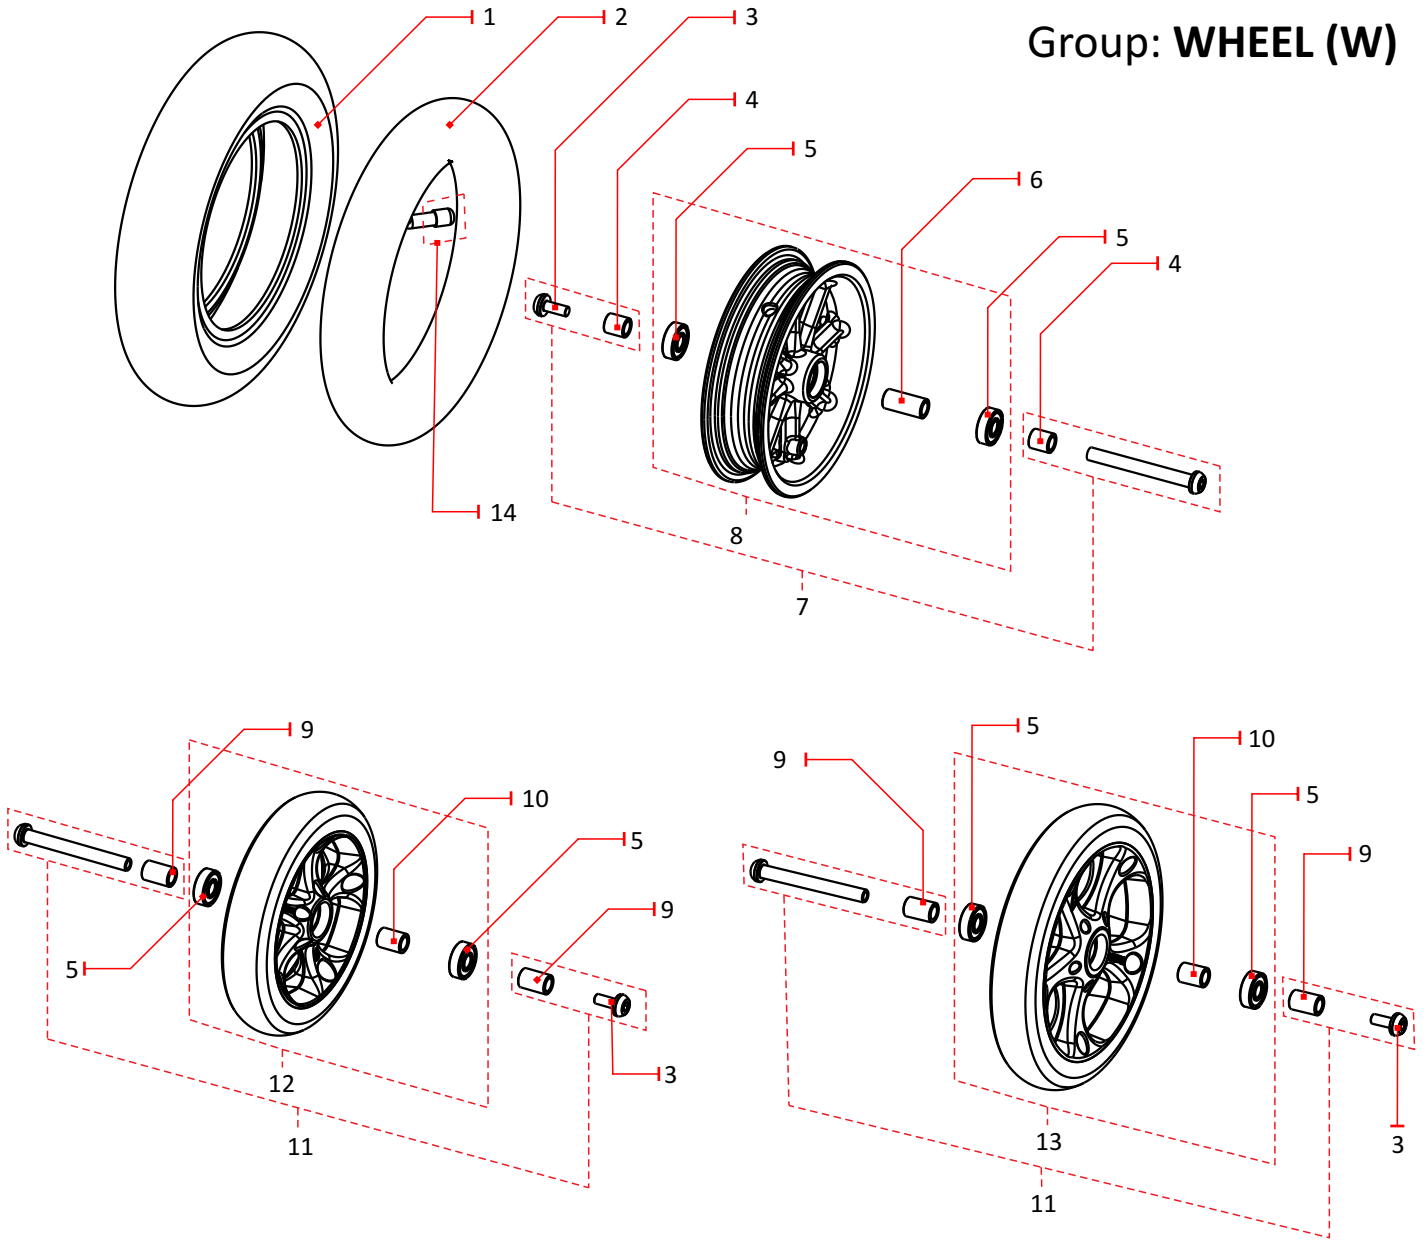

*Quantity needed to 1 trim set

Group: WHEEL (W)

ITEM	REFERENCE	PART NAME	QTY*	MODEL	NOTE
1	TR-003	TIRE 8.5" x 2"	03	T78	
2	TB-003	TUBE 8.5" x 2"	03	T78	
3	BT-015	BOLT, WHEEL AXLE	03	T7, T67, T78	M6 x 15 hex5
4	SW-005	SPACER, WHEEL AXLE T78	02	T78	13 mm long, air wheel
5	BE-001	BEARING, WHEEL - ABEC 5	06	T7, T67, T78	bearing 608ZZ
6	SW-011	SPACER, WHEEL BEARING T8, T78Air	04	T78	long spacer 26mm - 8"pu and 8.5" air wheels
7	AXS-016	AXLE SET, WHEEL T78	01	T78	with bolt and 2 wheel spacers - 13 mm
8	WS-010	WHEEL SET, 8.5 AIR - T8, T78	01	T78	with bearings and spacer, no tire
9	SW-004	SPACER, WHEEL AXLE T67,T78	06	T7, T67, T78	18 mm long, pu wheel
10	SW-012	SPACER, WHEEL BEARING T67,T78	02	T7, T67, T78	short spacer 6"and 7"pu wheels
11	AXS-017	AXLE SET, WHEEL T67, T78, T7	02	T7, T67, T78	with bolt and 2 wheel spacers 18 mm and 13mm
12	WS-002	WHEEL SET, 6" PU - T6, T67	02	T67	with bearings and spacer (spec colors rim and pu)
13	WS-004	WHEEL SET, 7" PU - T67, T78	01	T67	with bearings and spacer (spec colors rim and pu)
			02	T7, T78	with bearings and spacer (spec colors rim and pu)
14	TVC-001	CAP, TIRE VALVE	03	T7, T67, T78	