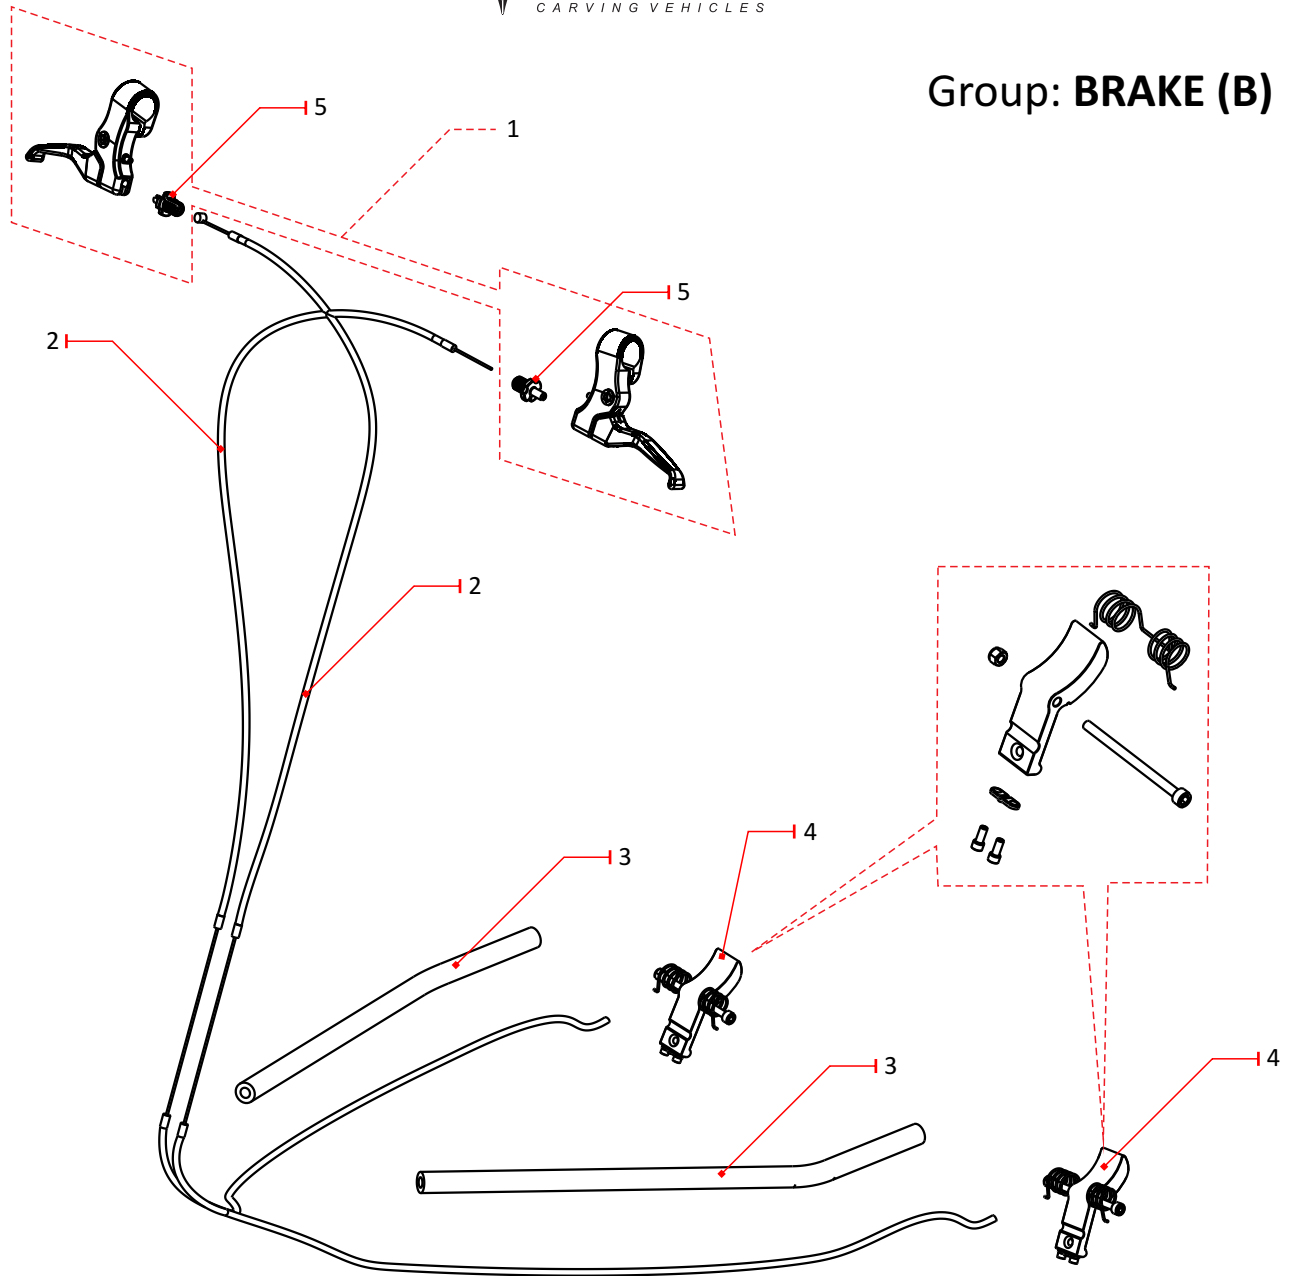

T7 + T67 + T78

T7, T67 and T78 - Spare Parts Manual - 02/13/14

Spare Parts Manual

THIS MANUAL SUPPORT MODELS:
T7, T67 and T78

Group: BRAKE (B)

ITEM	REFERENCE	PART NAME	QTY*	MODEL	NOTE
1	BL-002	BRAKE LEVER PAIR	01	T7, T67, T78	
	BL-005	BRAKE LEVER PAIR w/ lock	01	T7, T67, T78	
2	BCS-005	BRAKE CABLES SET, PAIR	01	T7, T78	
	BCS-006	BRAKE CABLES SET, PAIR	01	T67	
3	CUS-001	CUSHION, ARM BRAKE CABLE	02	T7, T67, T78	
4	PBS-004	PAD set, BRAKE T78	02	T7, T78	
	PBS-005	PAD set, BRAKE T67	02	T67	
5	BLA-001	BRAKE LEVER, ADJUSTER	02	T7, T67, T78	

*Quantity needed to 1 brake set

Group: CAMBERING (C)

ITEM	REFERENCE	PART NAME	QTY*	MODEL	NOTE
1	BT-020	BOLT, YOKE all	02	T7, T67, T78	M6 x 15 x 17 hex5 Dacro finish
2	WA-003	WASHER, PU BUSHING outside	02	T7, T67, T78	22x6x2
3	WA-007	WASHER, PU BUSHING inside	02	T7, T67, T78	22x12x2
4	YBU-003	BUSHING, YOKE	01	T7, T67, T78	1 piece
5	YKS-003	YOKE SET	01	T7, T67, T78	v3 with 1 bushing, 2 bolts and 4 washers
6	RTR-001	RETAINING RING , PU BUSHING	02	T7, T67, T78	42.5 x 1.75 C ring
7	WA-005	WASHER, PU BUSHING retaining	02	T7, T67, T78	39.8x34x1
8	PUS-003	PU BUSHING SET (84 Shore A)	02	T7, T67, T78	with 2 washers and 2 retaner ring (clear)
9	EXT-005R	EXTENSION SET, RH ARM T67/T78	01	T7, T67, T78	with bushings
10	EXT-005L	EXTENSION SET, LH ARM T67/T78	01	T7, T67, T78	with bushings
11	BT-030	BOLT, MAIN AXLE	01	T7, T67, T78	M8 x 19mm hex5
12	AXS-008	AXLE SET, MAIN	01	T7, T67, T78	